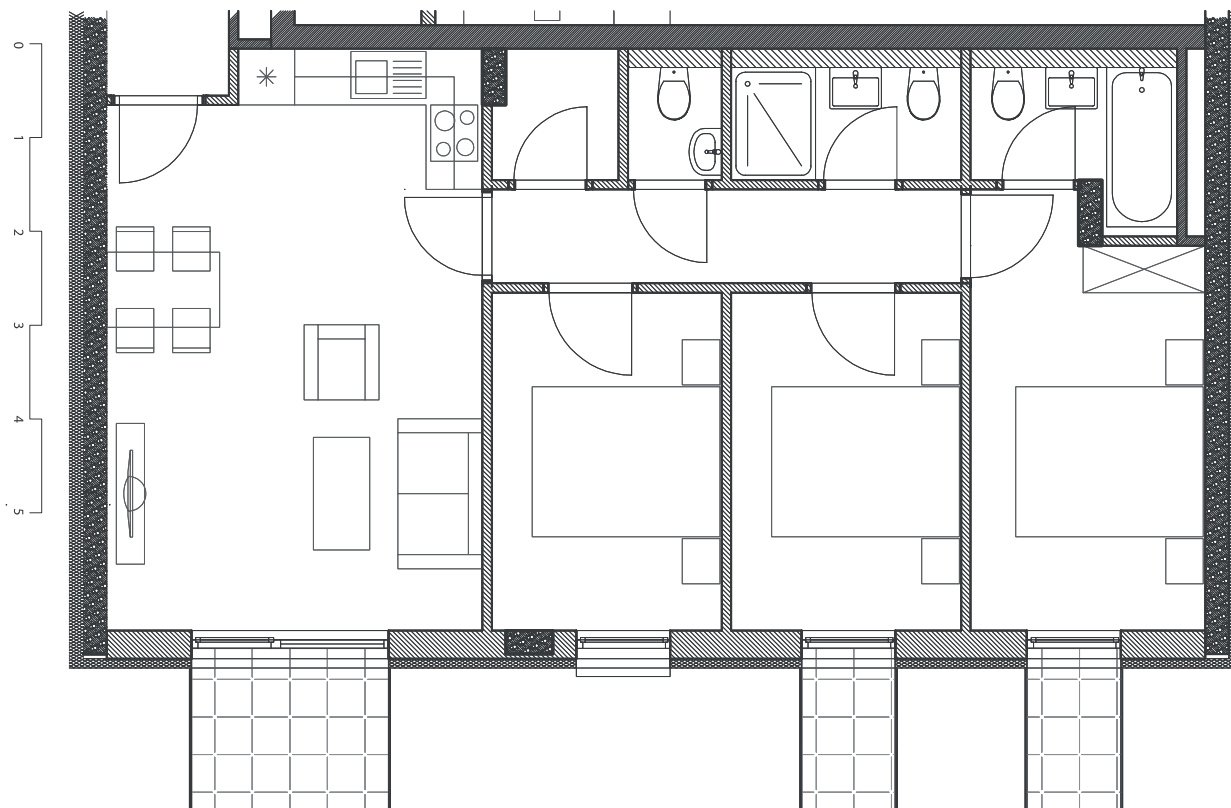

## N.º 306

3 Bedrooms

76,83 m<sup>2</sup>

Floor 3/6

Hall	2,46 m <sup>2</sup>
Living room	20,63 m <sup>2</sup>
Kitchen	5,80 m <sup>2</sup>
Bedroom 1	9,1 m <sup>2</sup>
Bedroom 2	9,1 m <sup>2</sup>
Bedroom 3	11,13 m <sup>2</sup>
Bathroom 1	3,64 m <sup>2</sup>
Bathroom 2	3,58 m <sup>2</sup>
Toilet	1,45 m <sup>2</sup>
Wardrobe	0,96 m <sup>2</sup>
Balcony	7,01 m <sup>2</sup>

The dimensions, surfaces and furniture distribution of this sheet are merely indicative and are subject to the technical development of the corresponding execution project.

KIRÁLY BOUTIQUE RESIDENCE

Gran Via, 2. 8<sup>º</sup> Izq · 48001 · Bilbao  
Révész Street 29. 11 38 · Budapest