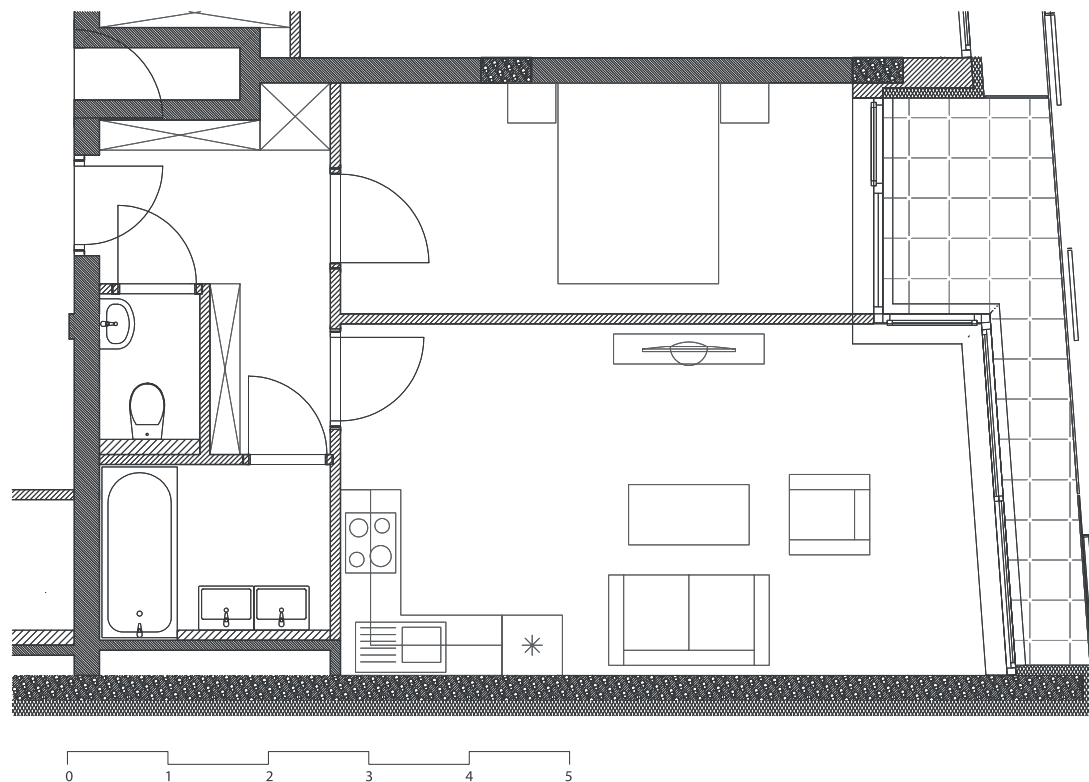

## N.º 410

1 Bedroom

52,89 m<sup>2</sup>

Floor 4/6

Hall .....	6,81 m <sup>2</sup>
Living room .....	20,93 m <sup>2</sup>
Kitchen .....	3,99 m <sup>2</sup>
Bedroom .....	12,18 m <sup>2</sup>
Bathroom .....	4,10 m <sup>2</sup>
Toilet .....	1,67 m <sup>2</sup>
Balcony .....	6,41 m <sup>2</sup>

The dimensions, surfaces and furniture distribution of this sheet are merely indicative and are subject to the technical development of the corresponding execution project.

KIRÁLY BOUTIQUE RESIDENCE

Gran Via, 2. 8º Izq · 48001 · Bilbao  
Révész Street 29. 11 38 · Budapest