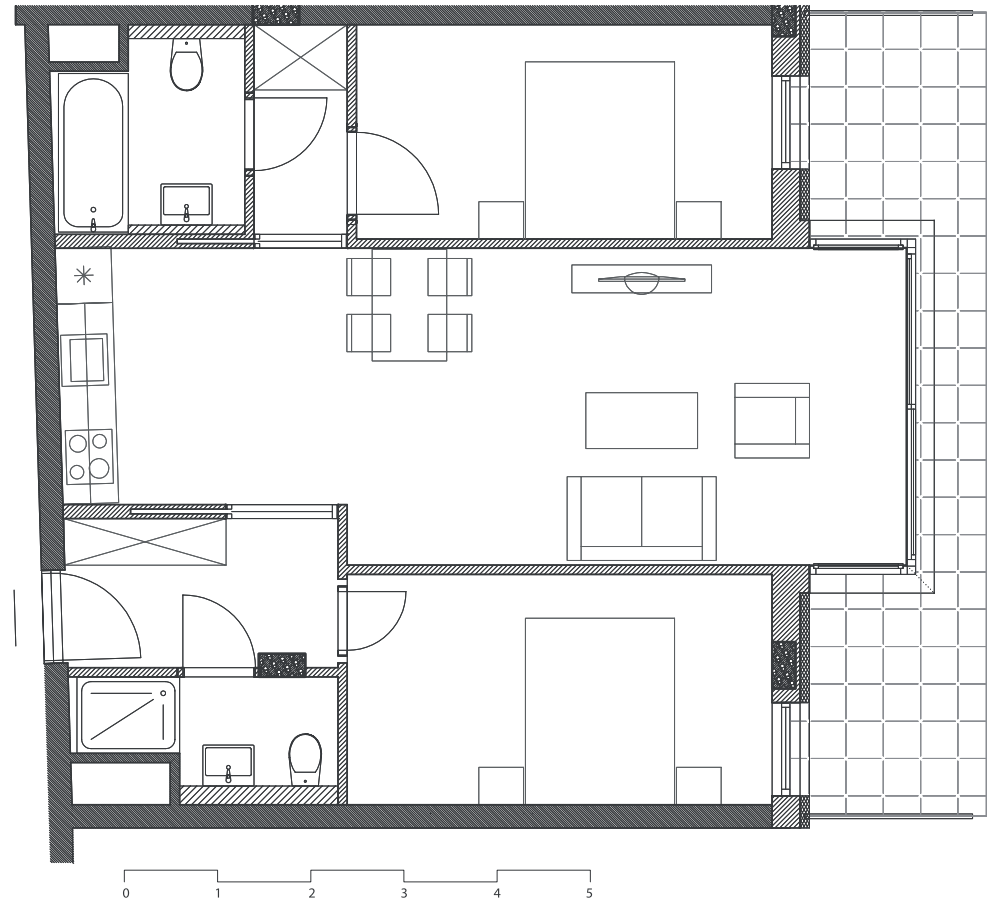

## N.º 502

2 Bedrooms

71,72 m<sup>2</sup>

Floor 5/6

|             |                      |
|-------------|----------------------|
| Hall        | 5.06 m <sup>2</sup>  |
| Living room | 24.61 m <sup>2</sup> |
| Kitchen     | 4.61 m <sup>2</sup>  |
| Bedroom 1   | 10.00 m <sup>2</sup> |
| Bedroom 2   | 10.79 m <sup>2</sup> |
| Bathroom 1  | 3.40 m <sup>2</sup>  |
| Bathroom 2  | 4.36 m <sup>2</sup>  |
| Wardrobe    | 2.46 m <sup>2</sup>  |
| Balcony     | 12.86 m <sup>2</sup> |

The dimensions, surfaces and furniture distribution of this sheet are merely indicative and are subject to the technical development of the corresponding execution project.

KIRÁLY BOUTIQUE RESIDENCE

Gran Via, 2. 8º Izq · 48001 · Bilbao  
Révész Street 29. 11 38 · Budapest