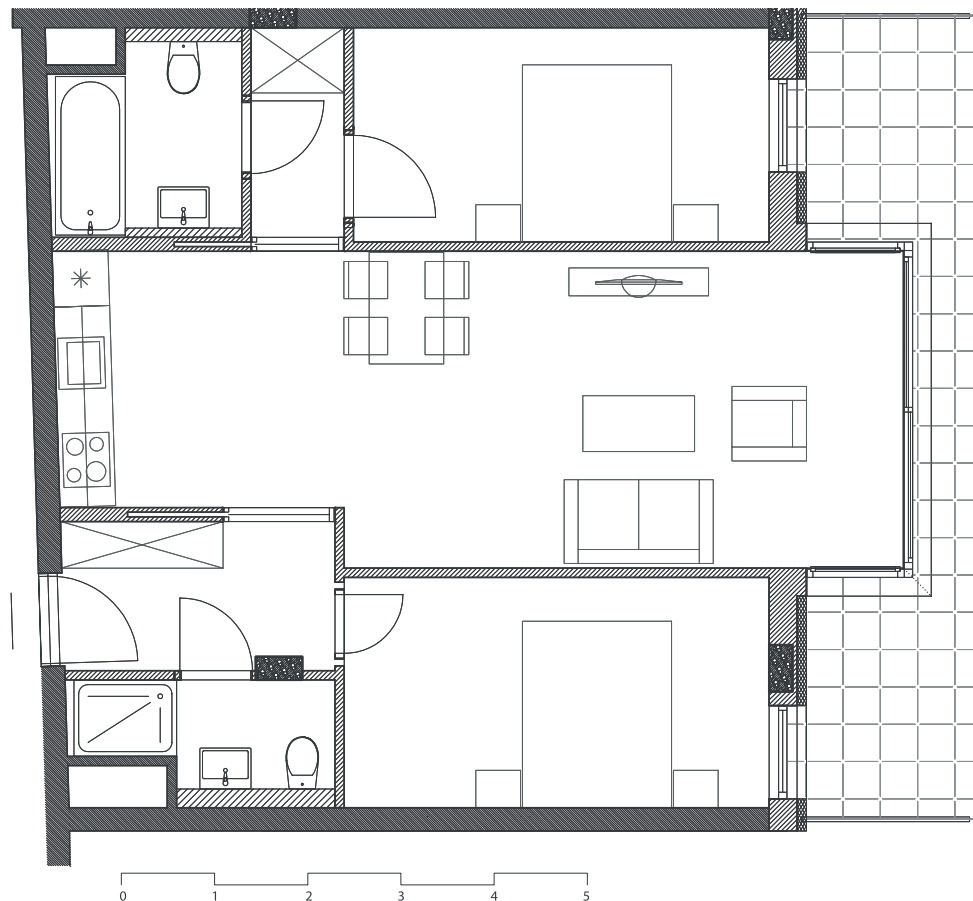

## N.º 602

2 Bedrooms

71,72 m<sup>2</sup>

Floor 6/6

Hall	5.06 m <sup>2</sup>
Living room	24.61 m <sup>2</sup>
Kitchen	4.61 m <sup>2</sup>
Bedroom 1	10.00 m <sup>2</sup>
Bedroom 2	10.79 m <sup>2</sup>
Bathroom 1	3.40 m <sup>2</sup>
Bathroom 2	4.36 m <sup>2</sup>
Wardrobe	2.46 m <sup>2</sup>
Balcony	12.86 m <sup>2</sup>

The dimensions, surfaces and furniture distribution of this sheet are merely indicative and are subject to the technical development of the corresponding execution project.

KIRÁLY BOUTIQUE RESIDENCE

Gran Via, 2. 8º Izq · 48001 · Bilbao  
Révész Street 29. 11 38 · Budapest